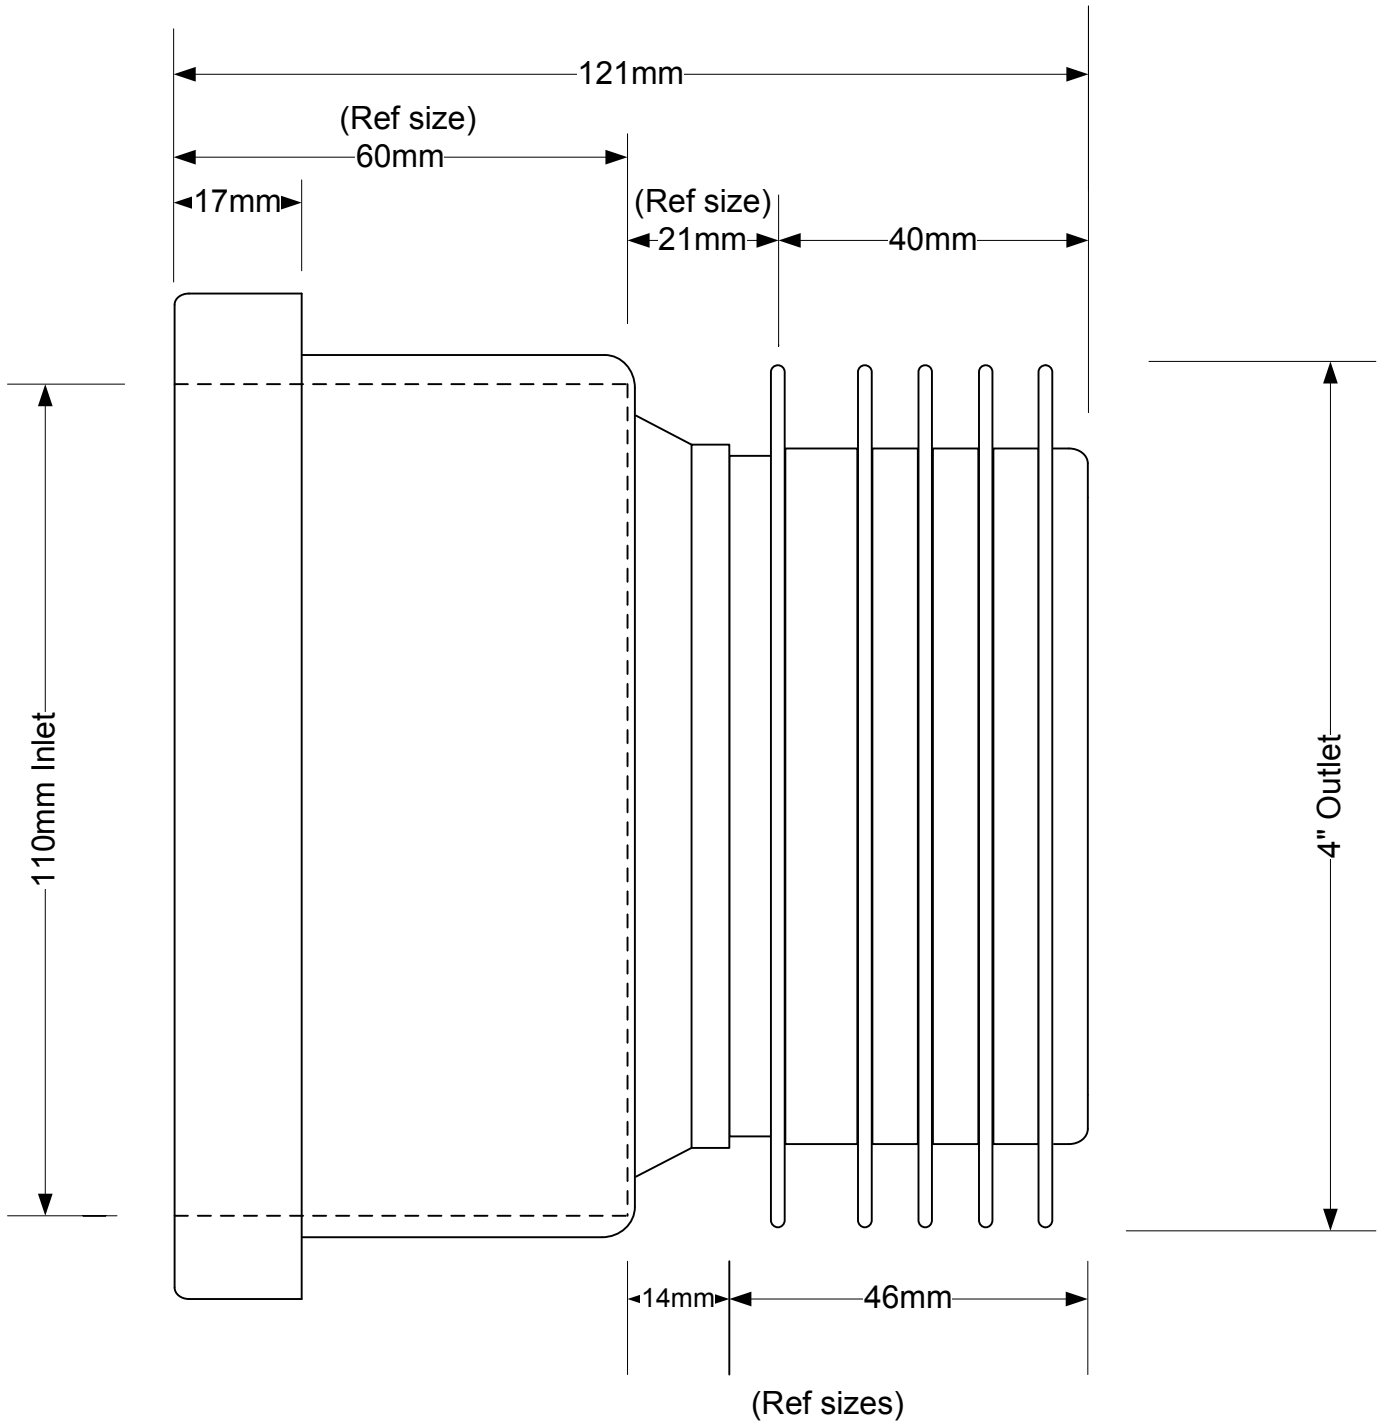

Code:

DC1-BL

© McALPINE
03/08/11

Drawing verified
correct as of: 03.08.11
D.E

DRAWN BY
MICHELLE GALLAGHER

REVISED
03.08.11

FILENAME
DC1-BL.VSD

SCALE
1: 1